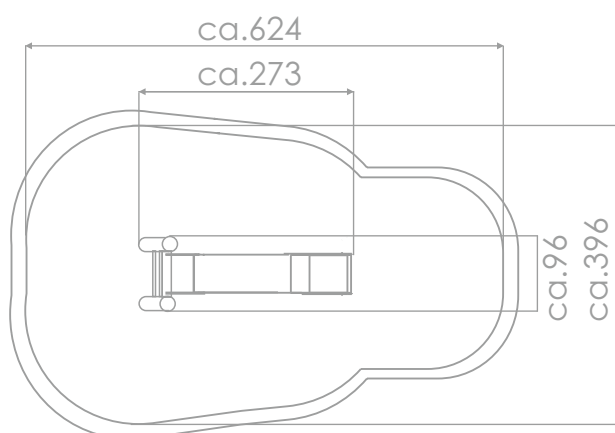

### INFORMATION ABOUT THE PRODUCT

Dimensions	ca.273 x 96 cm
Safety zone	ca.630 x 396 cm
Overall height	ca.195 cm
Free fall height	ca.120 cm
Amount of users	2 persons
Product complies with EN 1176-1:2017-12	YES
Availability of spare parts	YES
Age range	3-12
The biggest element:	273 cm
The heaviest element:	63 kg
<small>According to EN 1176-1:2017-12 norm, the product requires applying a safety surface according to the product's free fall height.</small>	

Visualisation is for reference only,  
actual appearance may vary.

SCALE 1:100